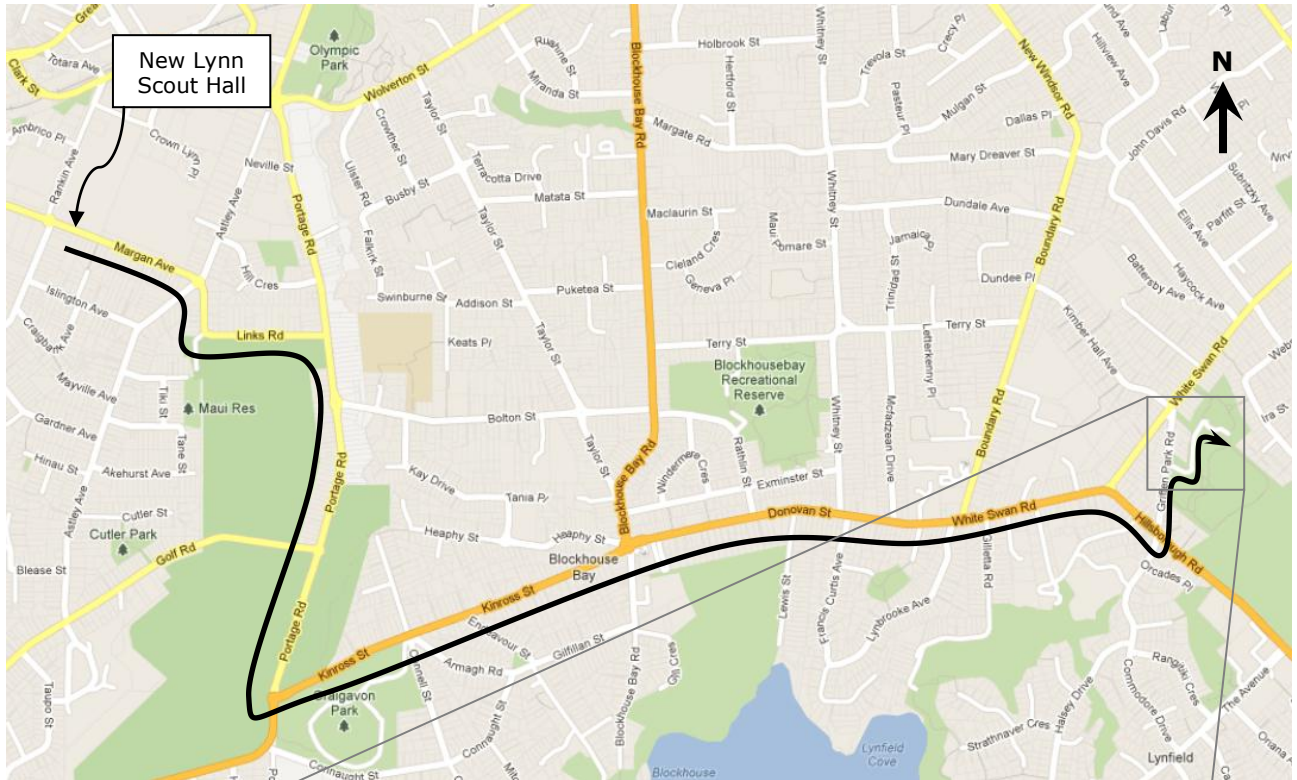

Directions – Western Bays Scout Hall

Western Bays Scout Hall

 Located past the Lynnfield Rec Centre in Margret Griffen Park