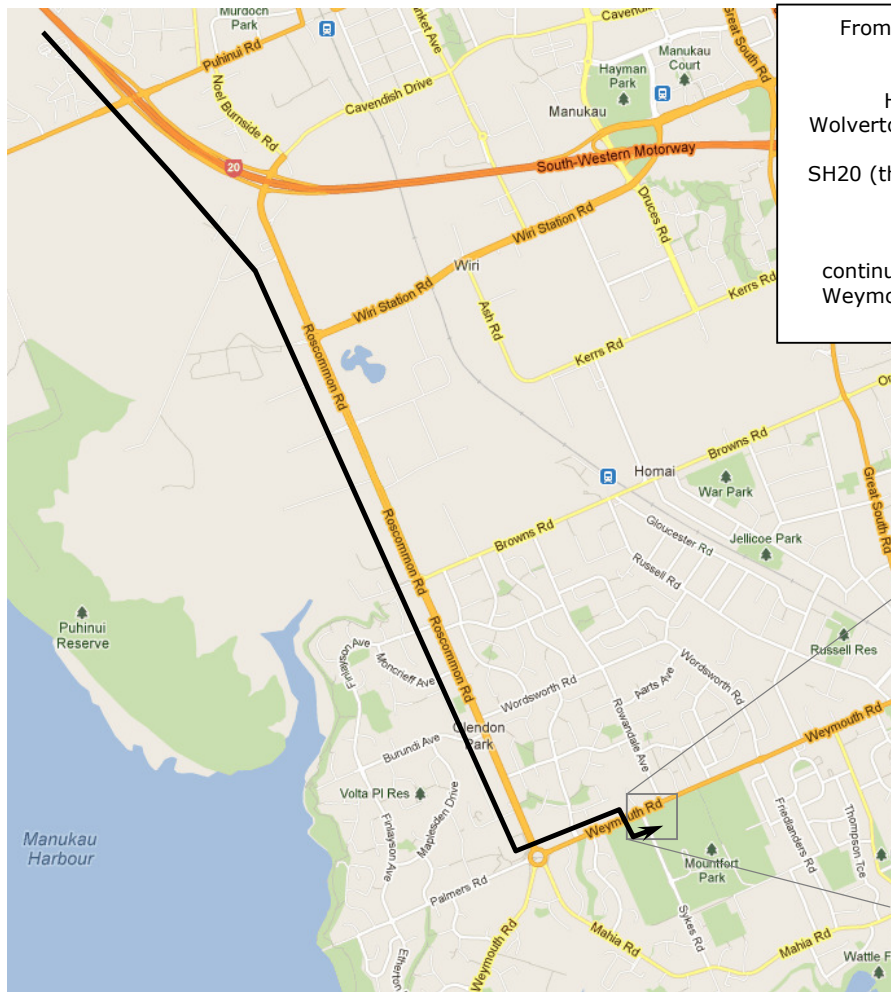

Directions – Manurewa Aquatic Centre

From the New Lynn Scout Hall

Take either:
Hillsborough Road, or
Wolverton Street & Tiverton Road to
SH20 (the Southwestern Motorway),
and then
continue down Roscommon Road,
Weymouth Road and Sykes Road.

Manurewa Aquatic Centre
Use entrance from
Sykes Road