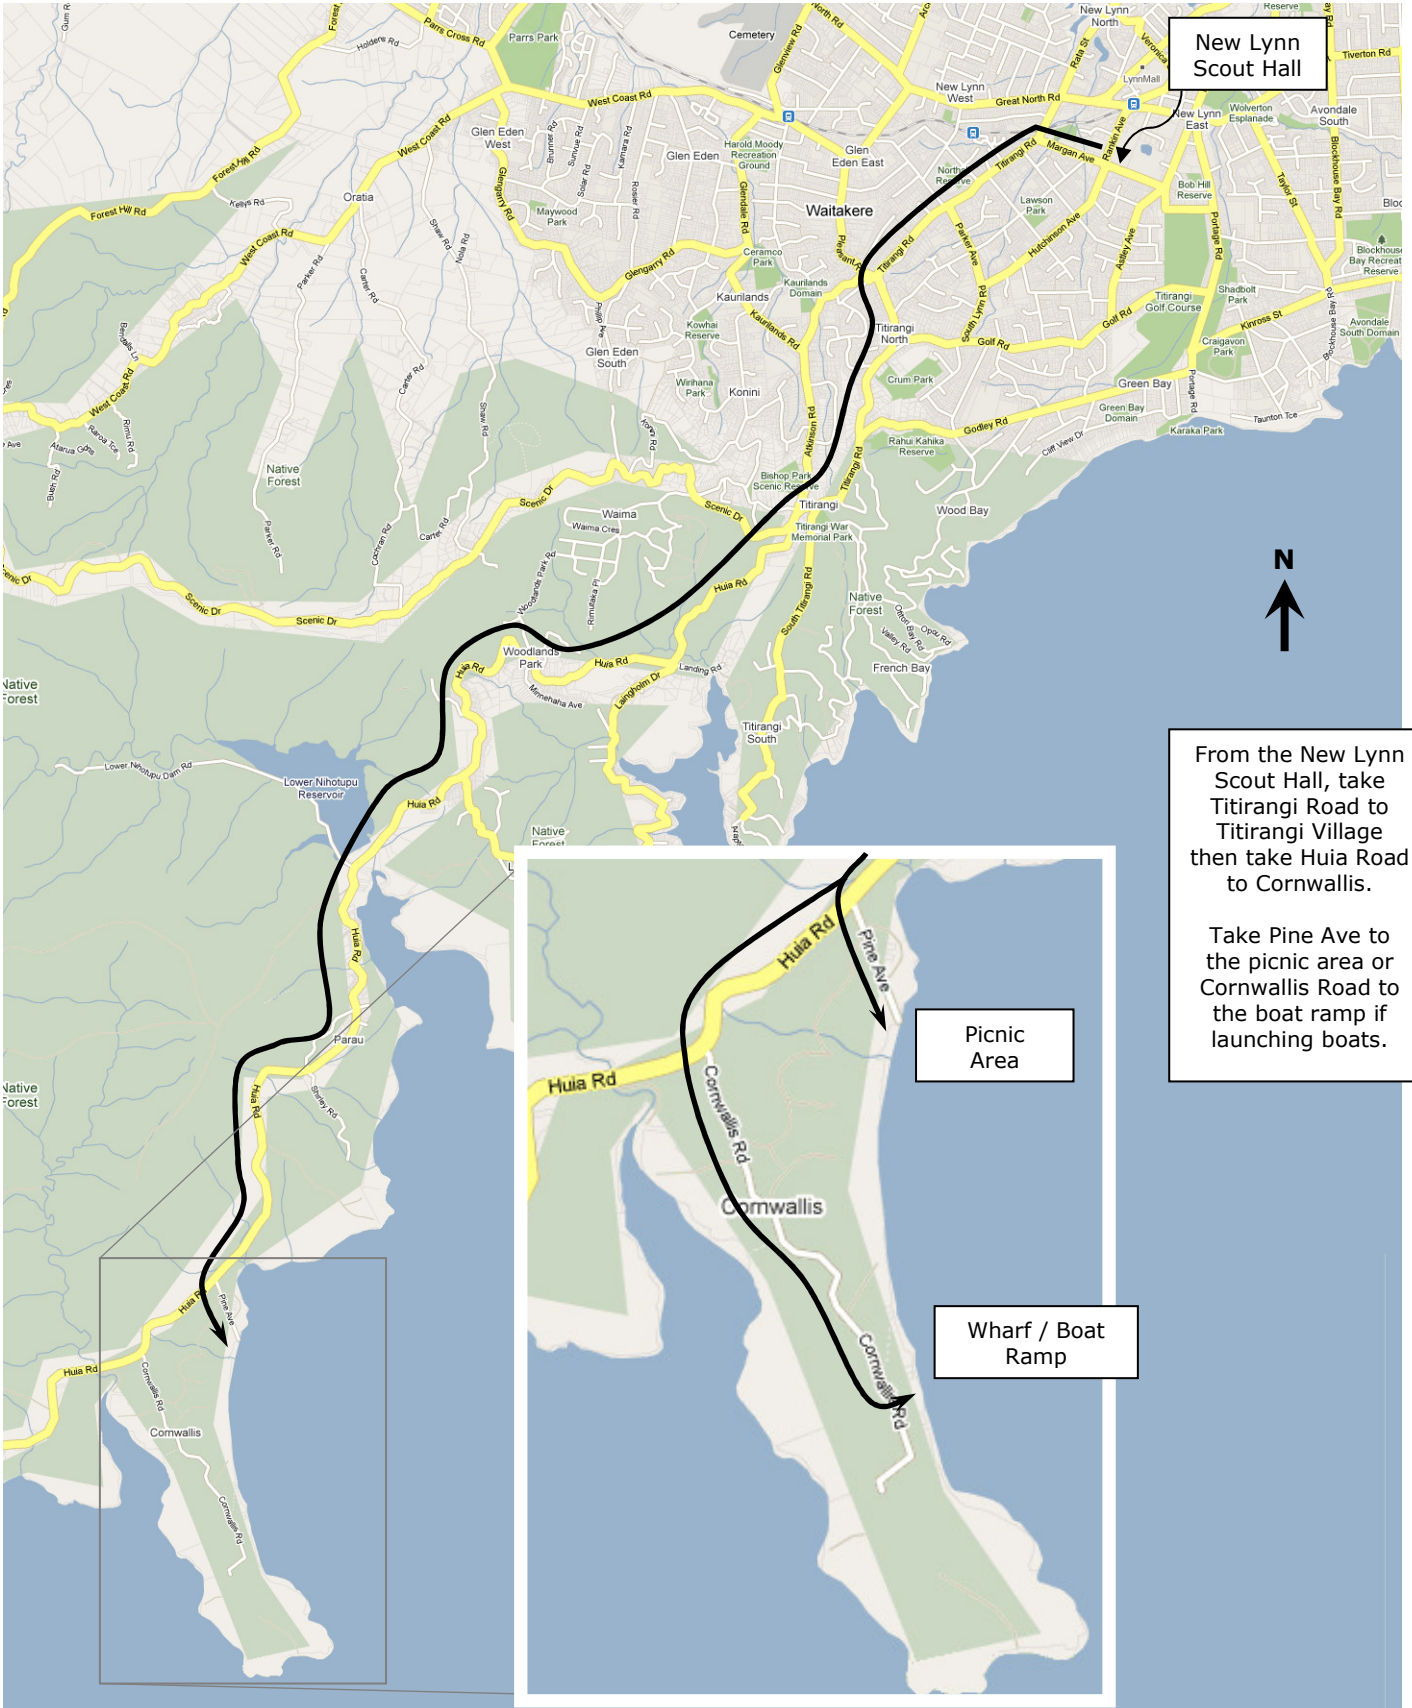

## Directions – Cornwallis Beach

**New Lynn Scout Hall**

From the New Lynn Scout Hall, take Tiritangi Road to Tiritangi Village then take Huia Road to Cornwallis.

Take Pine Ave to the picnic area or Cornwallis Road to the boat ramp if launching boats.

**Picnic Area**

**Wharf / Boat Ramp**