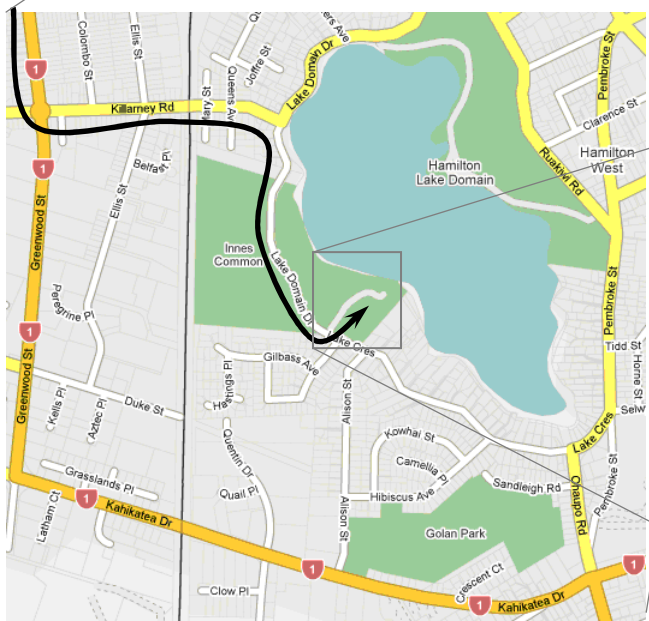

Directions – Lake Rotoroa, Ice Breaker Regatta

From New Lynn take SH1 south all the way to Hamilton then left onto Killarney Road and right onto Lake Domain Drive

New Lynn usually sets up here

Boat Club