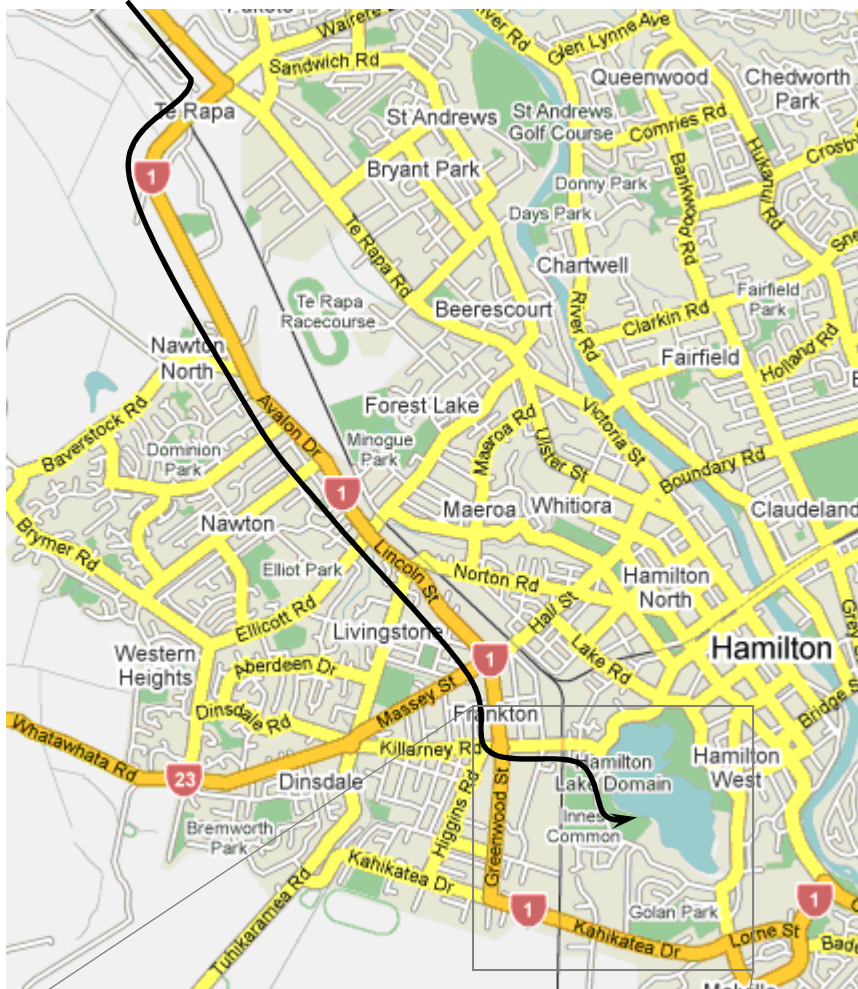

Directions – Lake Rotoroa, Ice Breaker Regatta

From New Lynn take SH1 south all the way to Hamilton then left onto Killarney Road and right onto Lake Domain Drive

New Lynn usually sets up here

Boat Club